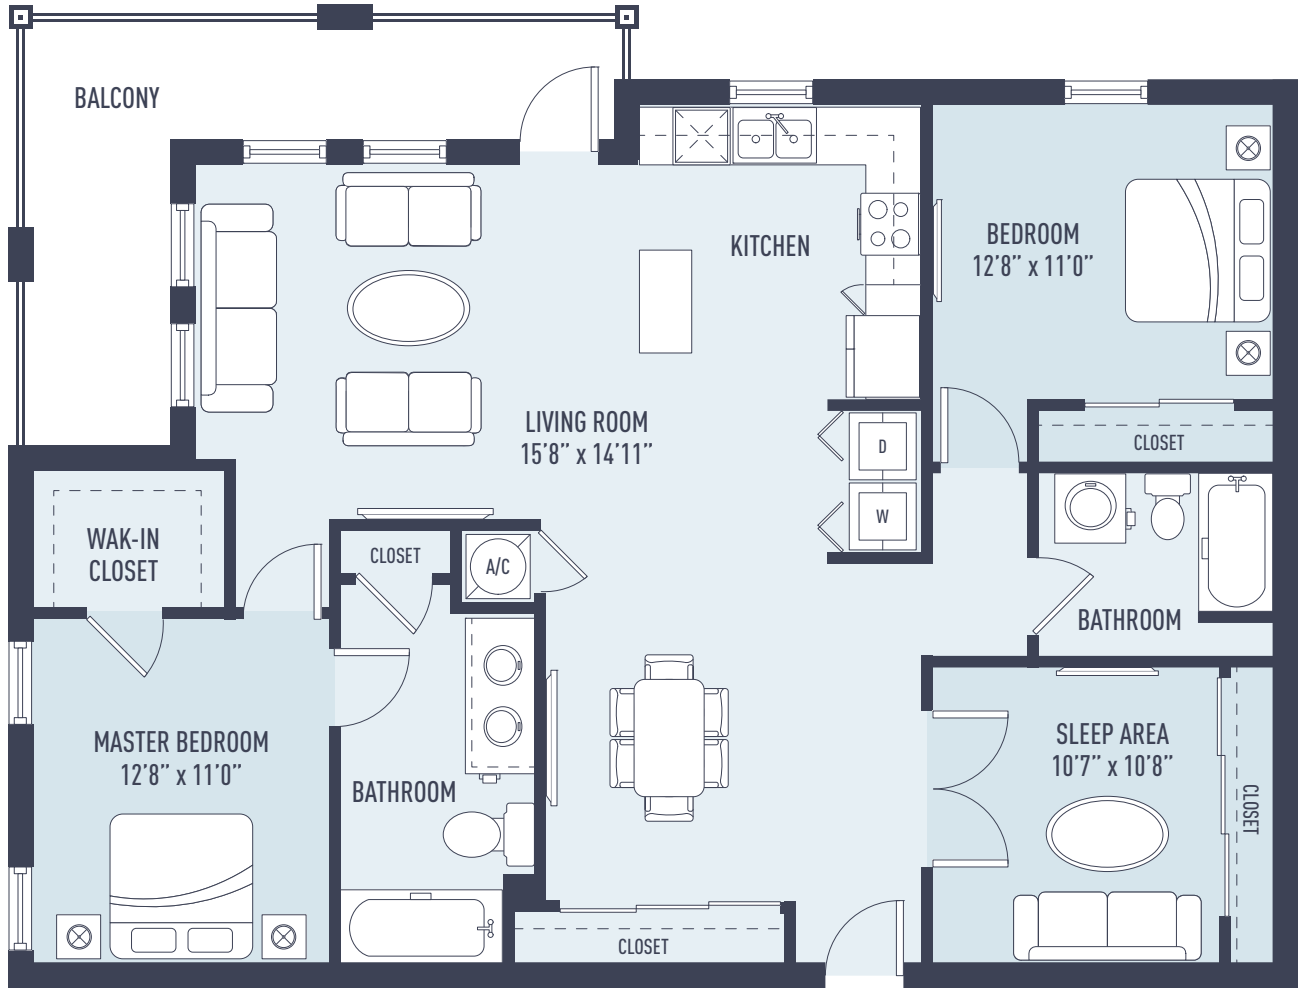

TRINIDAD

UNIT C // 3B+2B

INTERIOR
BALCONY
TOTAL

1413 SQ. FT.
166 SQ. FT.
1579 SQ. FT.

KEY PLAN