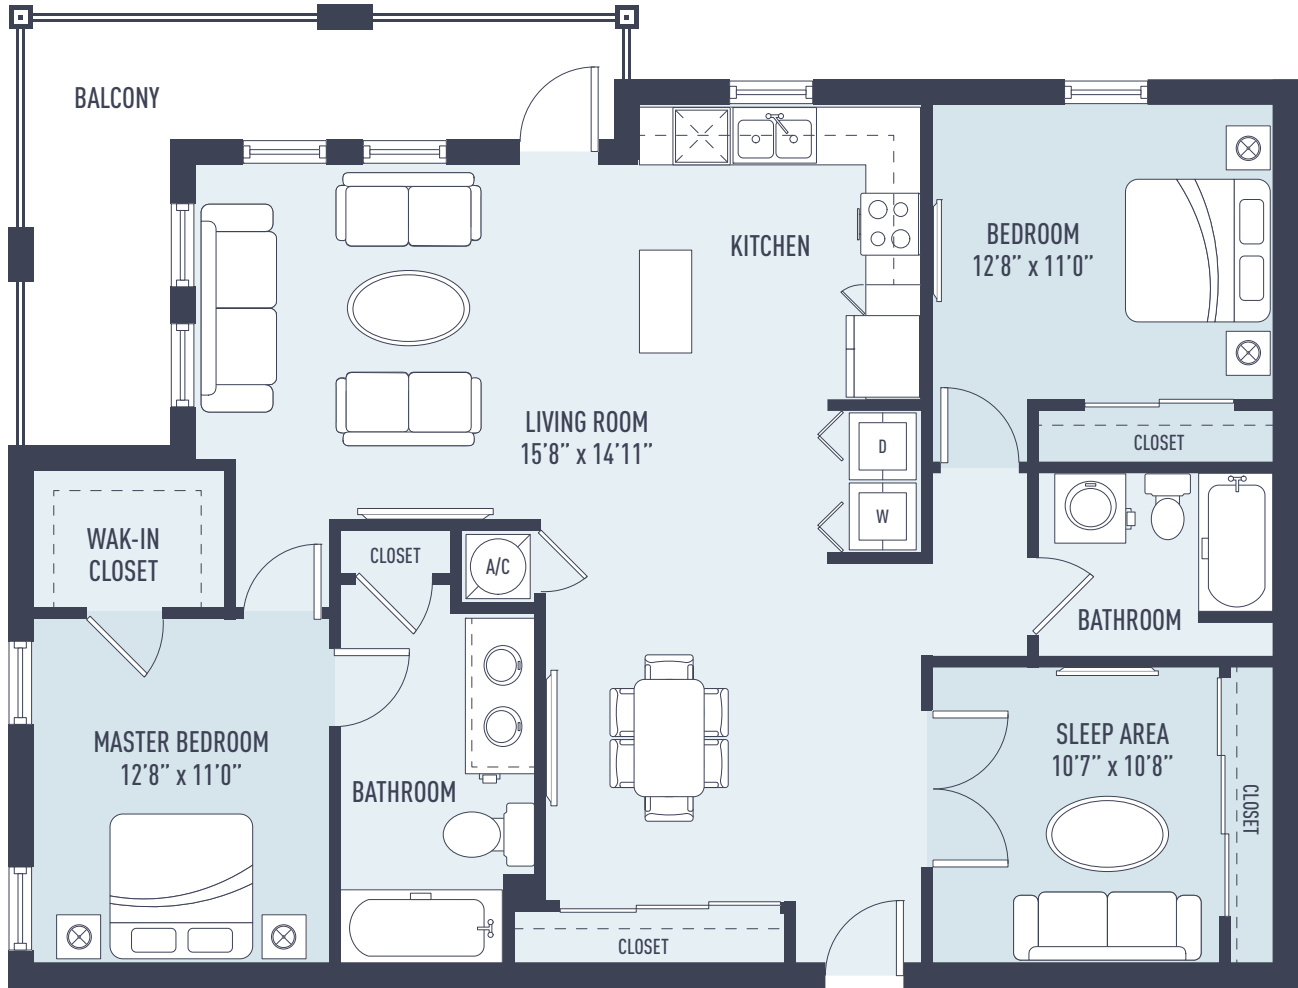

# BARBADOS

UNIT B2 // 3B+2B

INTERIOR  
BALCONY  
TOTAL

1187 SQ. FT.  
155 SQ. FT.  
1342 SQ. FT.

### KEY PLAN

# TRINIDAD

UNIT C // 3B+2B

INTERIOR  
BALCONY  
TOTAL

1413 SQ. FT.  
166 SQ. FT.  
1579 SQ. FT.