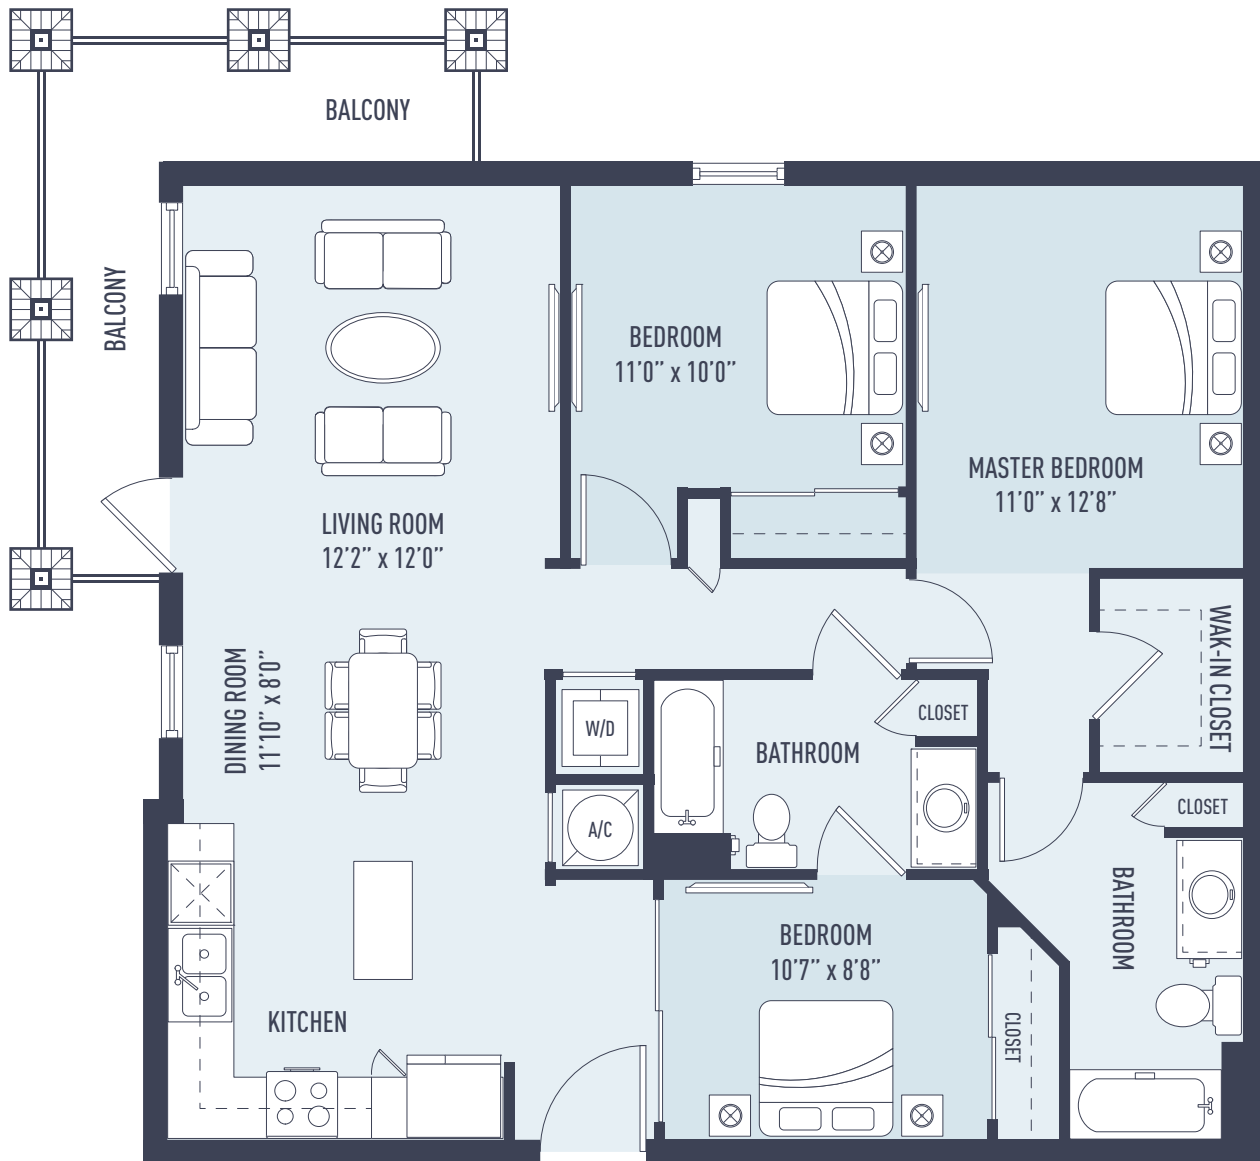

# BARBADOS

UNIT B2 // 3B+2B

INTERIOR  
BALCONY  
TOTAL

1187 SQ. FT.  
155 SQ. FT.  
1342 SQ. FT.

### KEY PLAN

# TRINIDAD

UNIT C // 3B+2B

INTERIOR  
BALCONY  
TOTAL

1413 SQ. FT.  
166 SQ. FT.  
1579 SQ. FT.