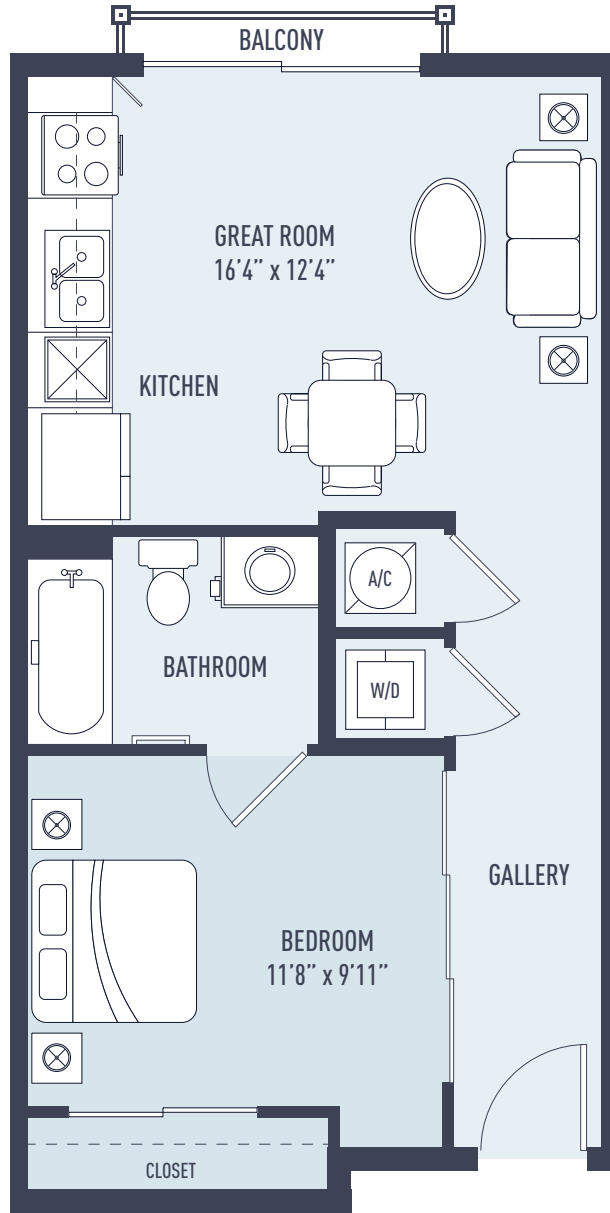

ANDROS

STUDIO A // 1B+1B

INTERIOR
BALCONY
TOTAL

541 SQ. FT.
0 SQ. FT.
541 SQ. FT.

KEY PLAN

BIMINI
 JUNIOR // 1B+1B

INTERIOR
 BALCONY
 TOTAL

704 SQ. FT.
 0 SQ. FT.
 704 SQ. FT.

KEY PLAN