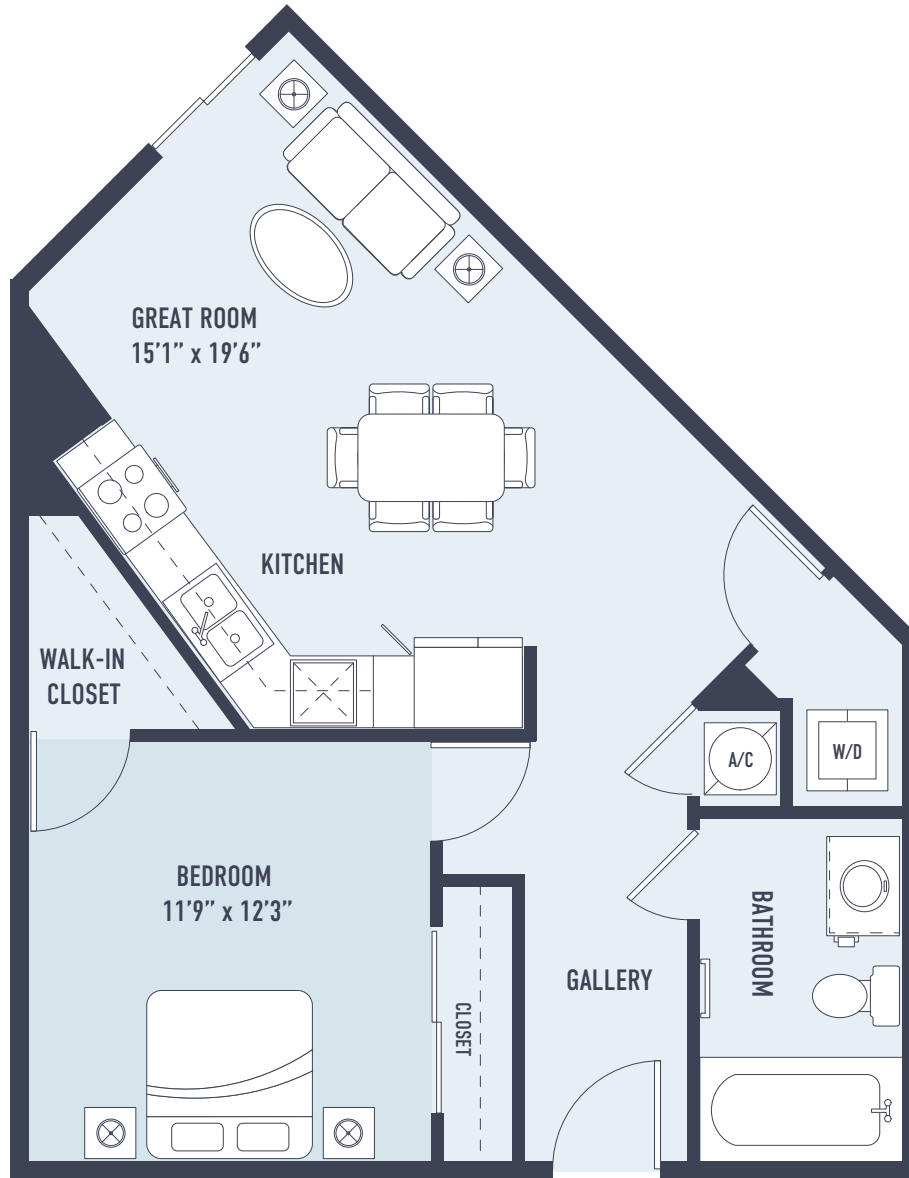

ANDROS

STUDIO A // 1B+1B

INTERIOR
BALCONY
TOTAL

541 SQ. FT.
0 SQ. FT.
541 SQ. FT.

KEY PLAN

BIMINI
 JUNIOR // 1B+1B

INTERIOR
 BALCONY
 TOTAL

704 SQ. FT.
 0 SQ. FT.
 704 SQ. FT.

KEY PLAN